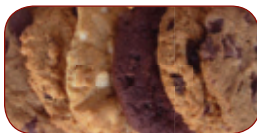

TB3-A

TB3-B