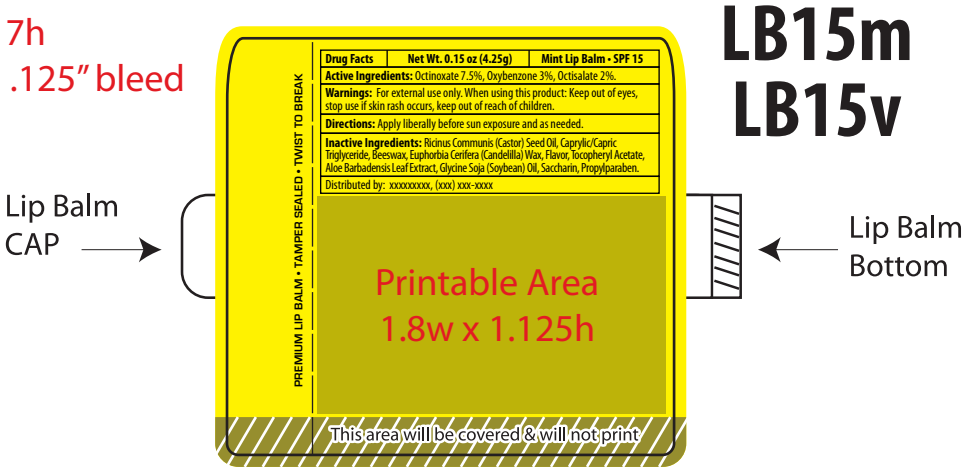

Please look at the orientation of the label on the lip balm image below.

Label Size
2.33w x 2.17h
please add .125" bleed
to all sides

Please look at the orientation of the label on the lip balm image below.

Label Size
2.33w x 2.17h
please add .125" bleed
to all sides